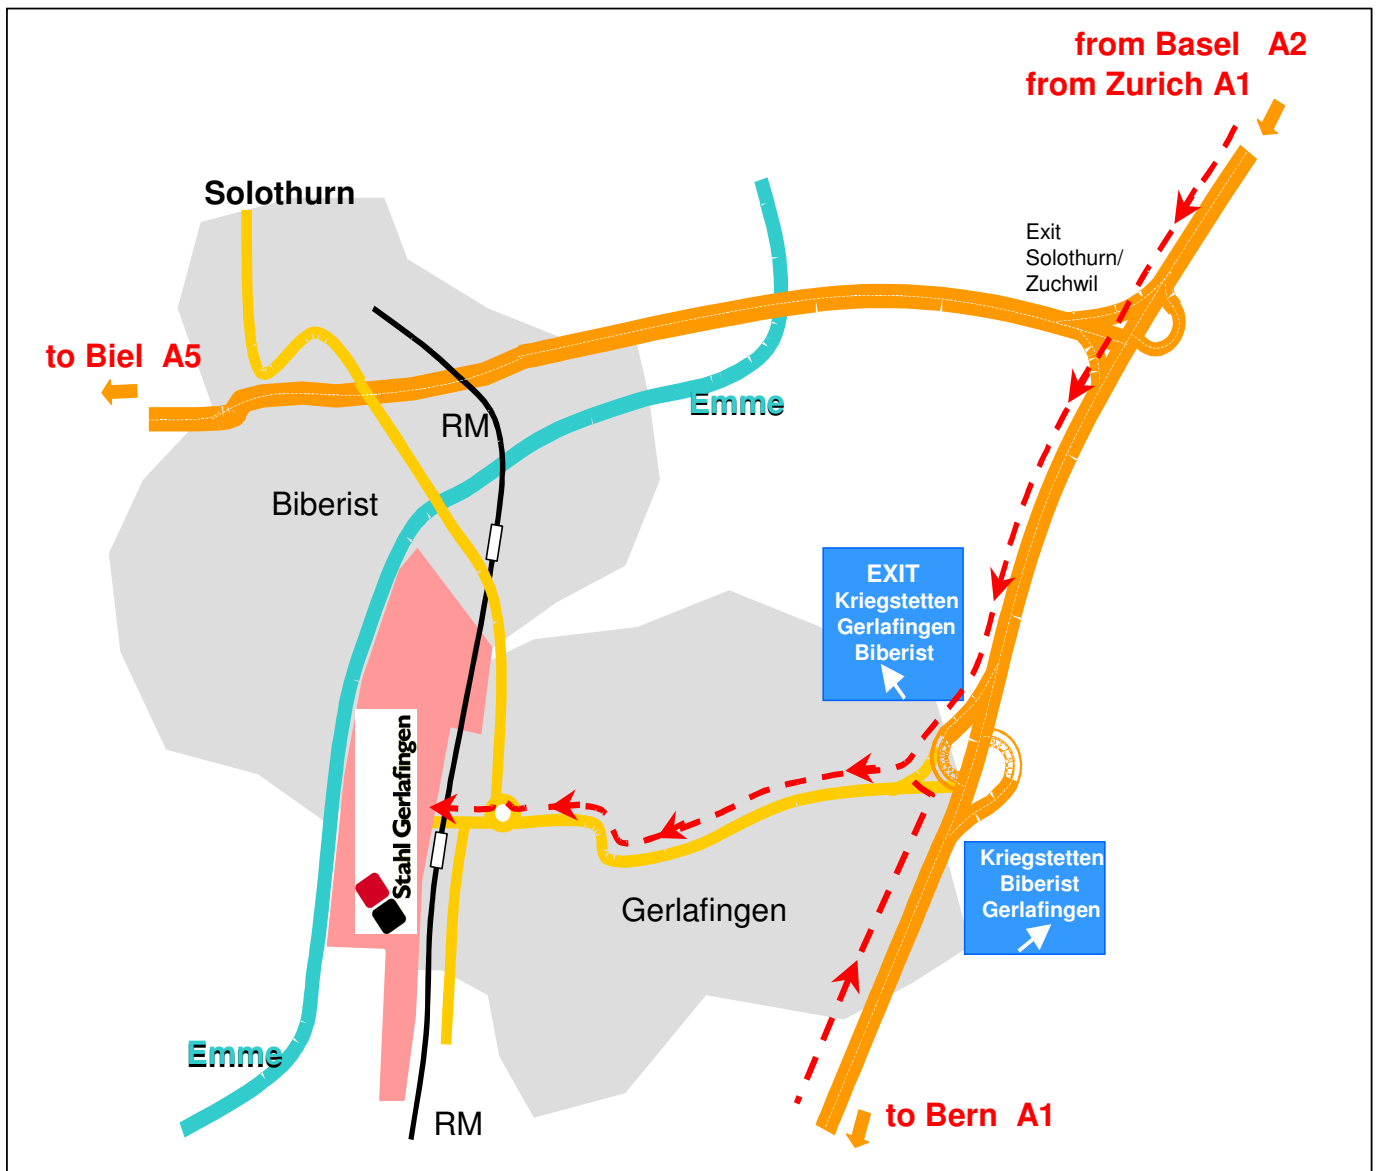

How to find us

- highway **EXIT Kriegstetten/Gerlafingen/Biberist**
- Main street
- ... follow the red line to Stahl Gerlafingen AG